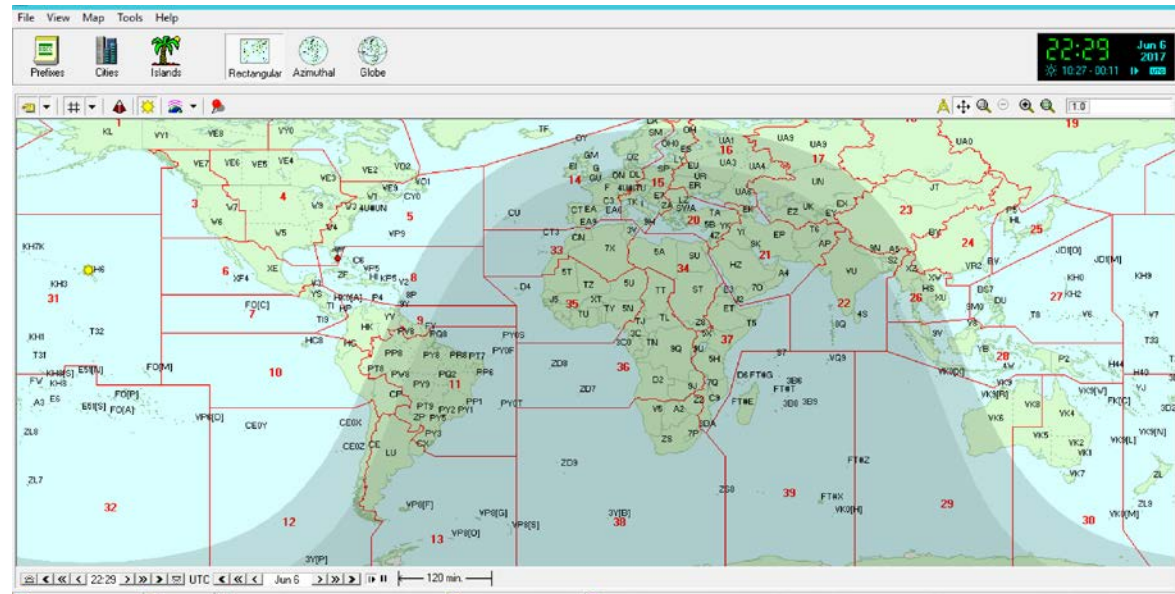

DX Atlas

“Electronic World atlas for Radio Amateurs. Scrollable World map with smooth zoom, DXCC territories, province/state prefixes, Grid Squares, CQ and ITU Zones in the rectangular, azimuthal and Globe projections, 3D relief, Gray Line, city and island index, unique hierarchical prefix database, local time with DST for all cities, islands and call areas, unique ionospheric maps.”

Very useful for finding sunrise and sunset times for DX, plus 1001 other uses.
Indispensable.

<http://www.dxatlas.com/>