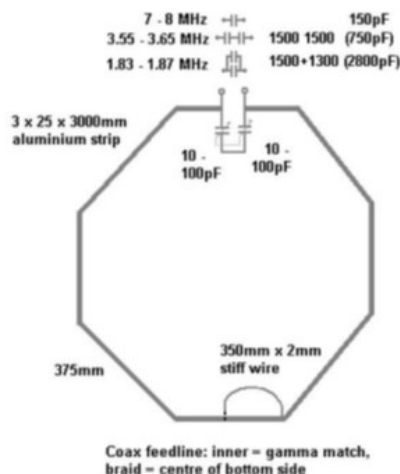

Hand-Carried QRP Antennas is only available as a Kindle book from Amazon. It's a bargain at $5 USD.

Amateur Radio Parity Act Passes the House K5UR

Our legislative efforts scored a major victory in our campaign when The Amateur Radio Parity Act, H.R. 1301, passed in the House of Representatives yesterday, September 12th. The legislation now moves to the Senate, where we need every Senator to approve the bill.

You are one of over 730,000 licensed Amateur Radio Operators living in the United States. Many of you already live in deed-restricted communities, and that number grows daily.

NOW IS THE TIME FOR ALL HAMS TO GET INVOLVED IN THE PROCESS!

* If you want to have effective outdoor antennas but are not currently allowed to do so by your Home Owner's Association, **SEND THESE EMAILS TODAY!!**

* If you already have outdoor antennas, but want to support your fellow hams, **SEND THESE EMAILS TODAY!!**

* If you want to preserve your ability to install effective outdoor antennas on property that you own, **SEND THESE EMAILS TODAY!!**

We need you to reach out to your Senators **TODAY!** Right away.

Help us in the effort. Please go to this linked website and follow the prompts:

<https://arrl.rallycongress.net/ctas/urge-senate-to-support-amateur-radio-parity-act>

Thank you.

73,

Rick Roderick, K5UR

President

ARRL, the national association for Amateur Radio

Pedestrian mobile magnetic loop

VK3YE