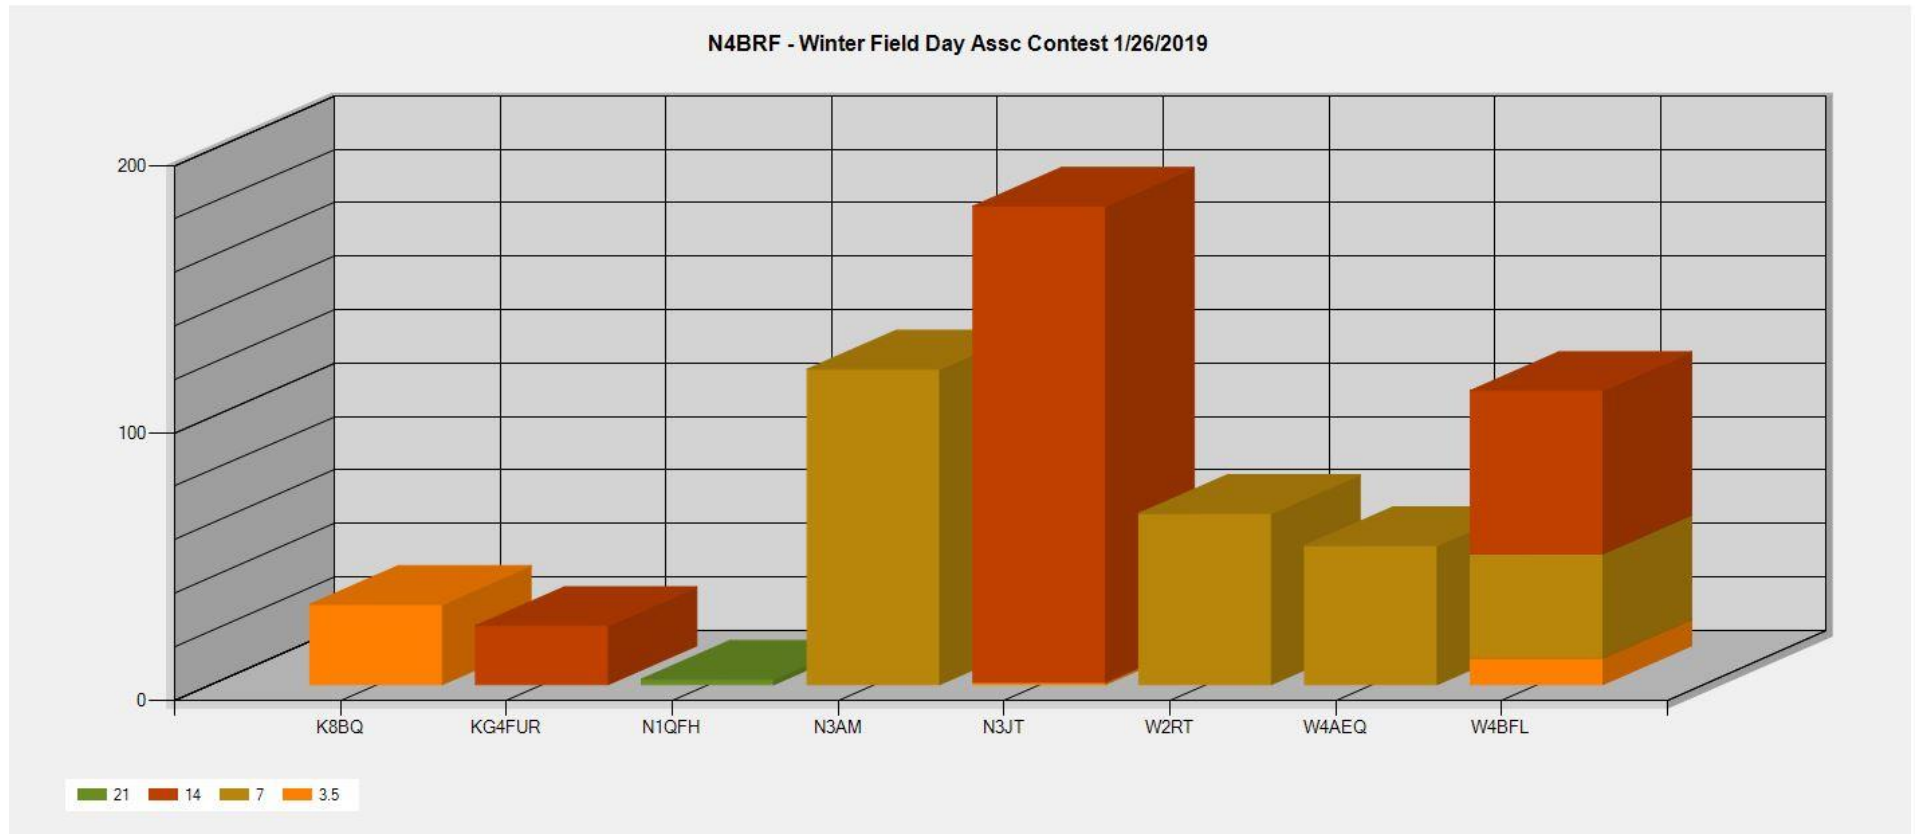

Stats Graph

WFD 2019 vs 2018

Winter Field Day 2019

Boca Raton Amateur Radio Ass.

2018								2019									
Band	Mode	QSOs	Pts	MLT	O	Pt/Q		Band	Mode	QSOs	Pts	MLT	O	Pt/Q			
3.5	CW	28	56	1	16	2.0	CW	159	3.5	CW	10	20	1	10	2.0	CW	307
3.5	LSB	154	154	1	43	1.0	SSB	369	3.5	LSB	21	21	1	14	1.0	SSB	126
3.5	PSK3	0					Digi	0	3.5	PSK3	10	20	1	9	2.0	Digi	144
7	CW	56	112	1	31	2.0			7	CW	119	238	1	35	2.0		
7	LSB	39	39	1	23	1.0			7	LSB	75	75	1	33	1.0		
7	PSK3	0							7	PSK3	79	158	1	37	2.0		
14	CW	73	146	1	36	2.0			14	CW	178	356	1	54	2.0		
14	USB	174	174	1	47	1.0			14	USB	30	30	1	17	1.0		
14	PSK3	0							14	PSK3	53	106	1	28	2.0		
21	CW	2	4	1	2	2.0			21	CW	0	0	0	0	2.0		
21	PSK3	0							21	PSK3	2	4	1	2	2.0		
144	USB	1	1	1	1	1.0			144	USB	0	0	0	0	0.0		
420	USB	1	1	1	1	1.0			420	USB	0	0	0	0	0.0		
Total:		528	687	9	200	1.3			Total :		577	1028	10	239	1.8		

N1MM Score: 12,366

N1MM Score: 20,560

Bonus Points: 1500 Non Commercial Power
1500 Satellite Contact

Bonus Points: 1500 Non Commercial Power
0 Satellite Contact

Total Bonus Points: 3000

Total Bonus Points: 1500

Claimed Score: 15366

Claimed Score: 22060