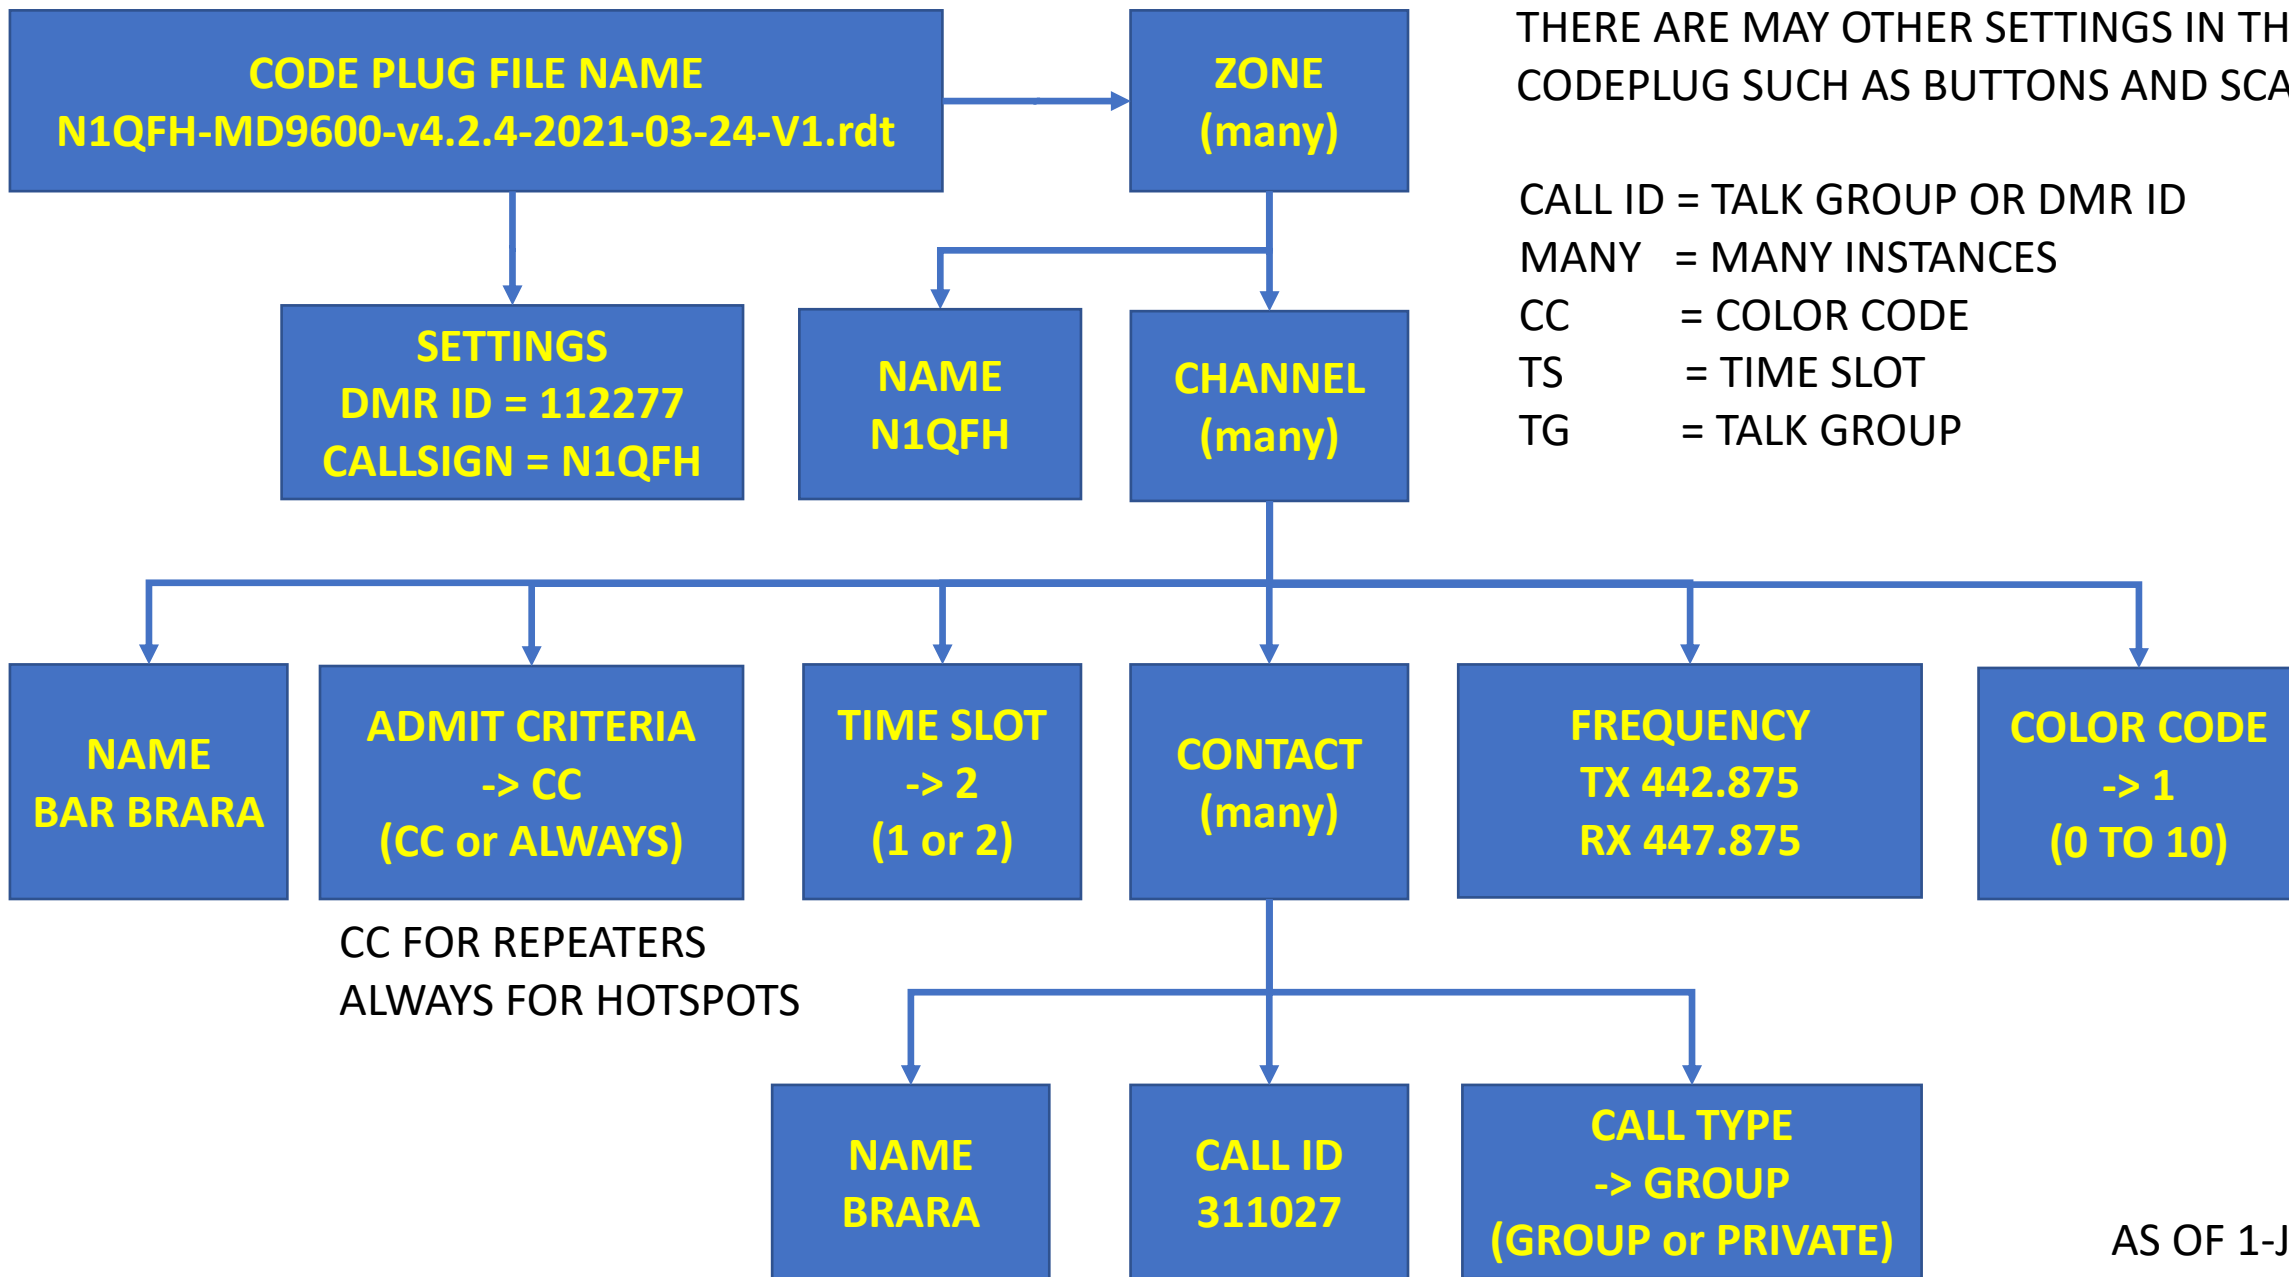

# DMR CODEPLUG TOPOGRAPHY

THERE ARE MAY OTHER SETTINGS IN THE CODEPLUG SUCH AS BUTTONS AND SCAN LIST

CALL ID = TALK GROUP OR DMR ID  
MANY = MANY INSTANCES  
CC = COLOR CODE  
TS = TIME SLOT  
TG = TALK GROUP

CC FOR REPEATERS  
ALWAYS FOR HOTSPOTS